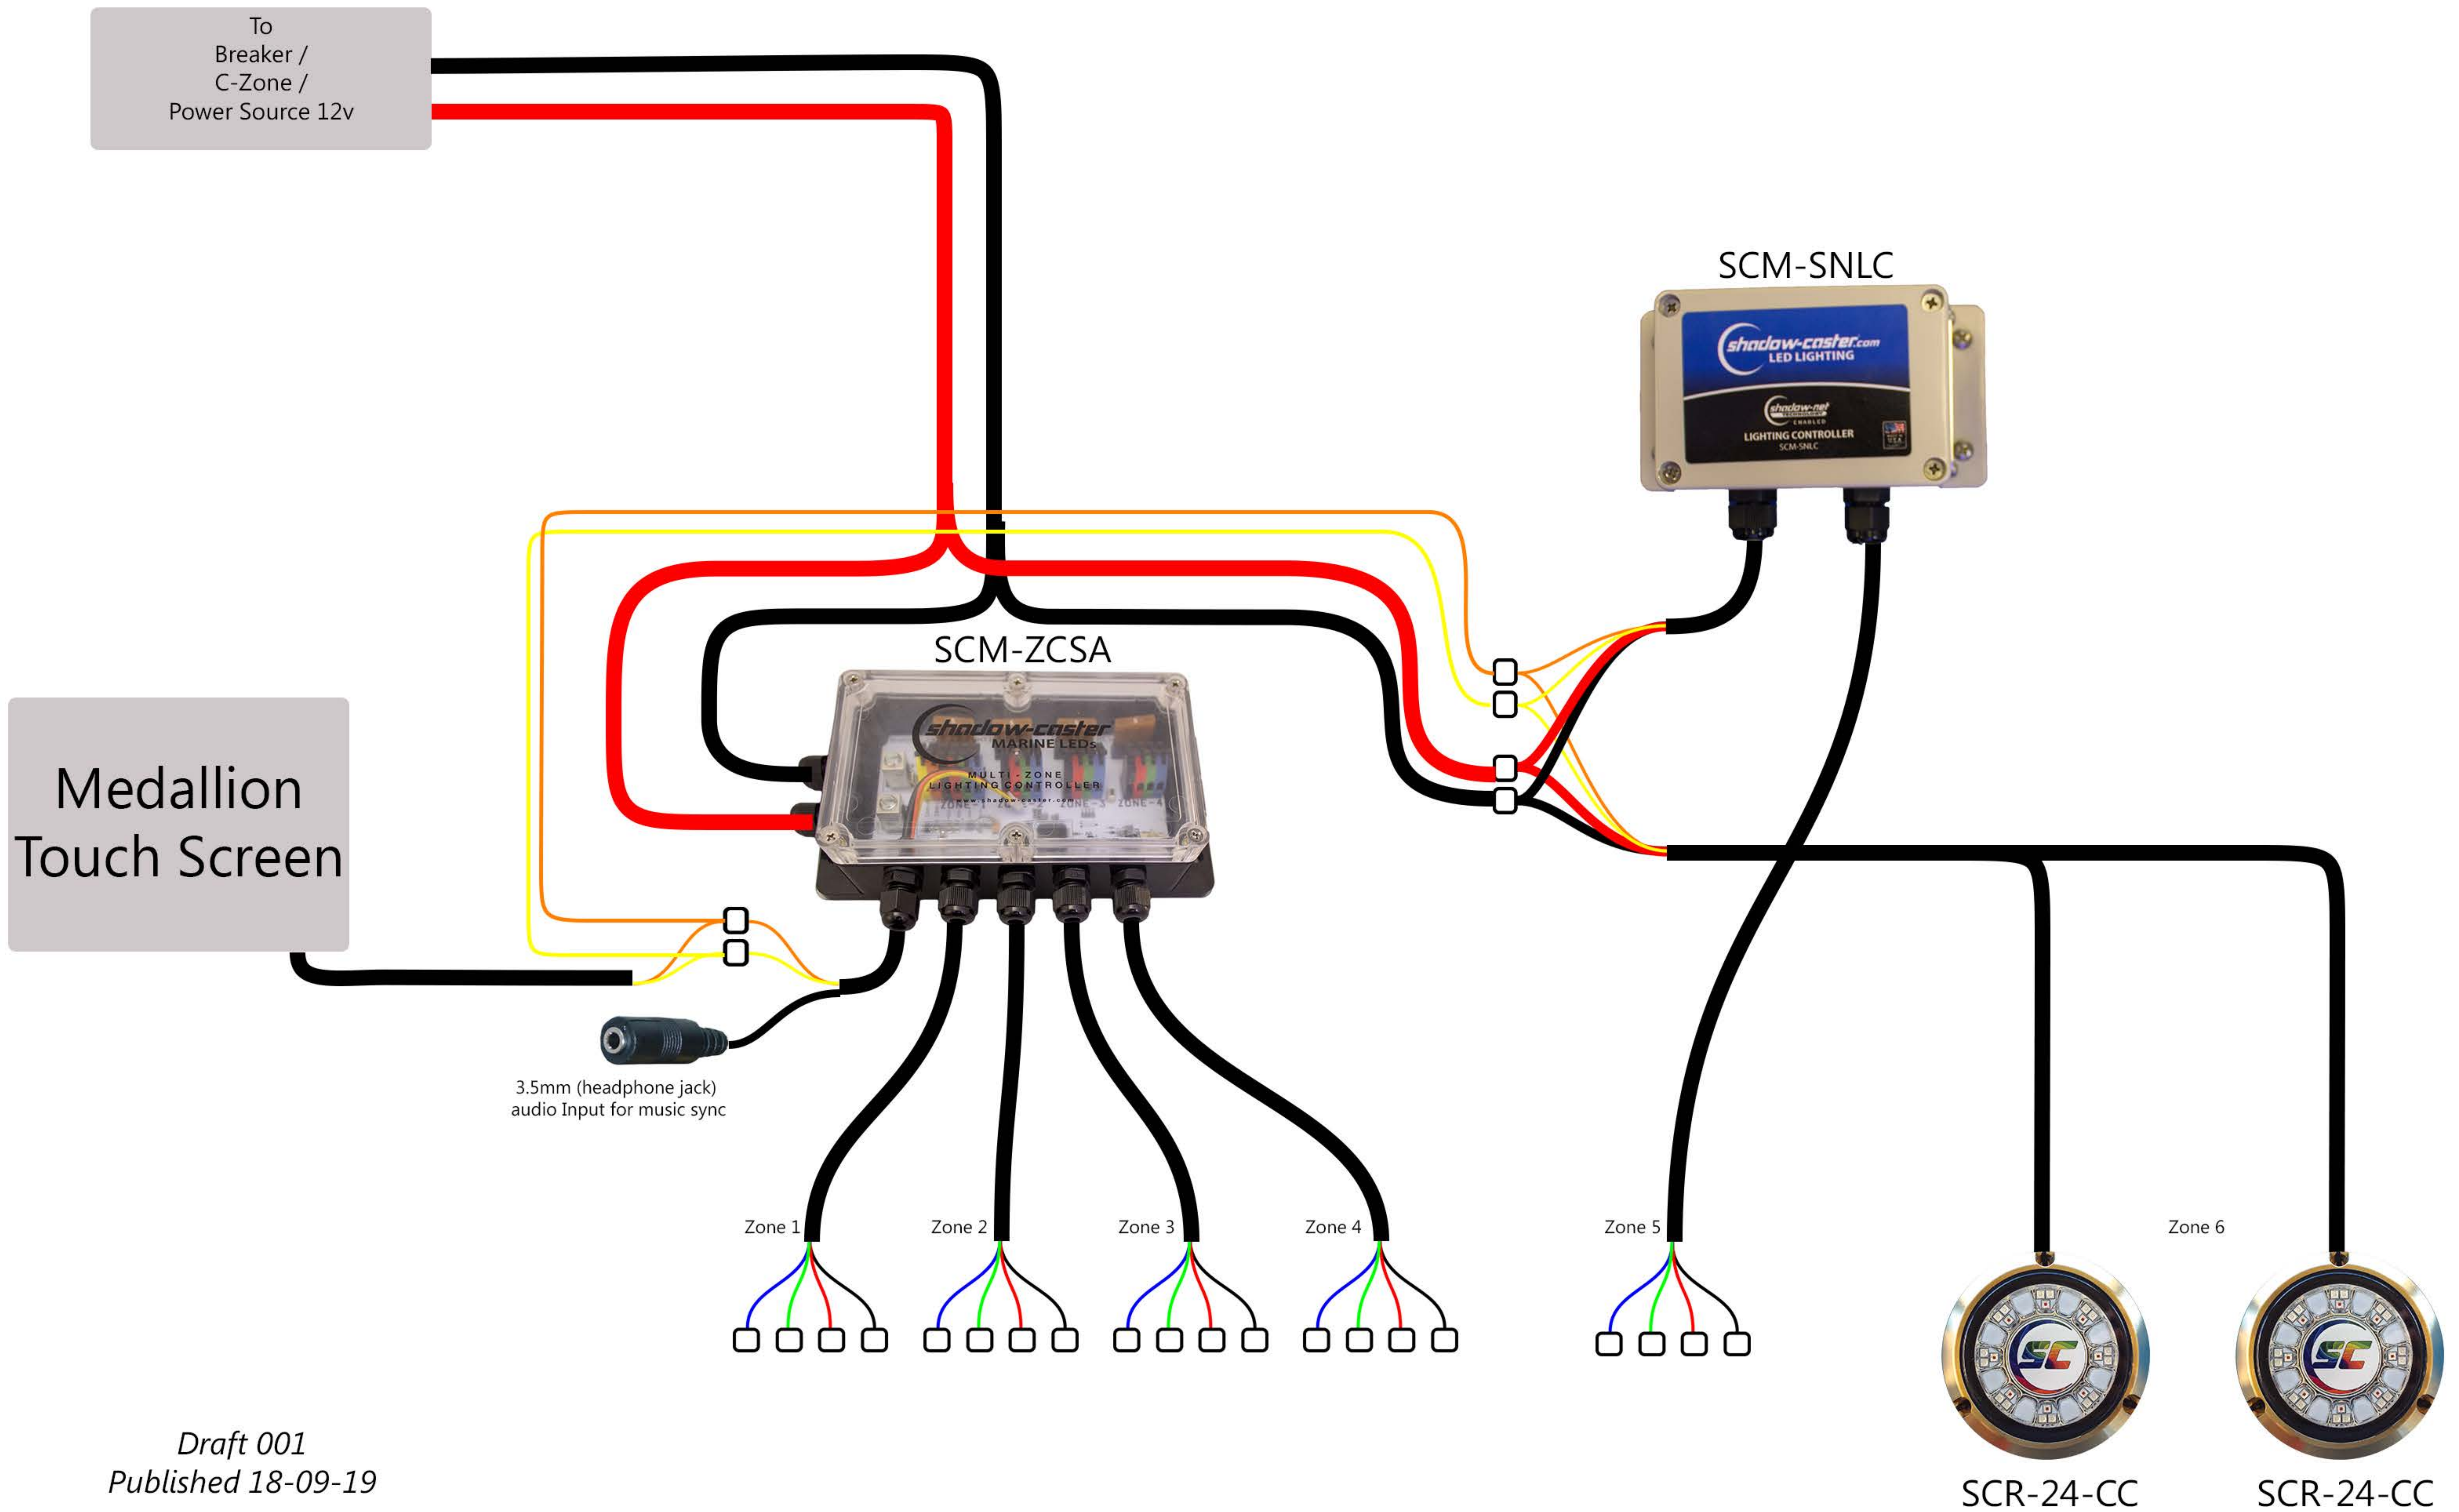

Wiring Diagram

Custom layout for Cobalt Boats

Draft 001
Published 18-09-19